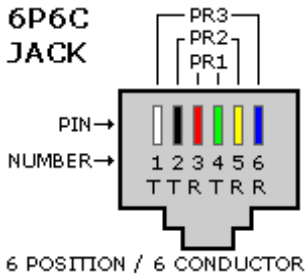

### General

An extension number has to be assigned to the unit and the extension number assigned to the desired group paging group (s).

Overhead paging volume may be adjusted via the volume control on the unit.

### Connections

Connections are made via an RJ25 modular jack (6-pin) located on the underside of the unit.

RJ25 JACK – located on the underside of the enclosure.

### Jack pinout

| PI | DESCRIPTION | PAIR | TO             |
|----|-------------|------|----------------|
| 1  | START LEAD  | 3    | PAGING SYSTEM  |
| 2  | PAGE AUDIO  | 2    | PAGING SYSTEM  |
| 3  | RING        | 1    | MAGIX TDL PORT |
| 4  | TIP         | 1    | MAGIX TDL PORT |
| 5  | PAGE AUDIO  | 2    | PAGING SYSTEM  |
| 6  | START LEAD  | 3    | PAGING SYSTEM  |