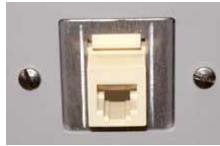

### MAGIX PAGING UNIT

USERS GUIDE

COMCODE: 700 169 220

PEC CODE: 8806-005

---

***Description***

The Magix Paging Unit allows simultaneous group paging and overhead loudspeaker paging through a Magix TDL port (4400). The Magix Paging Unit is assigned to the group paging group(s) that simultaneous loudspeaker paging is desired. The 4406PAG is designed to work with typical overhead paging systems such as Bogen, that have an audio line input and a contact closure type start lead.

### Connections

Connections are made via an RJ25 modular jack (6-pin) located on the underside of the unit.

RJ25 JACK – located on the underside of the enclosure.